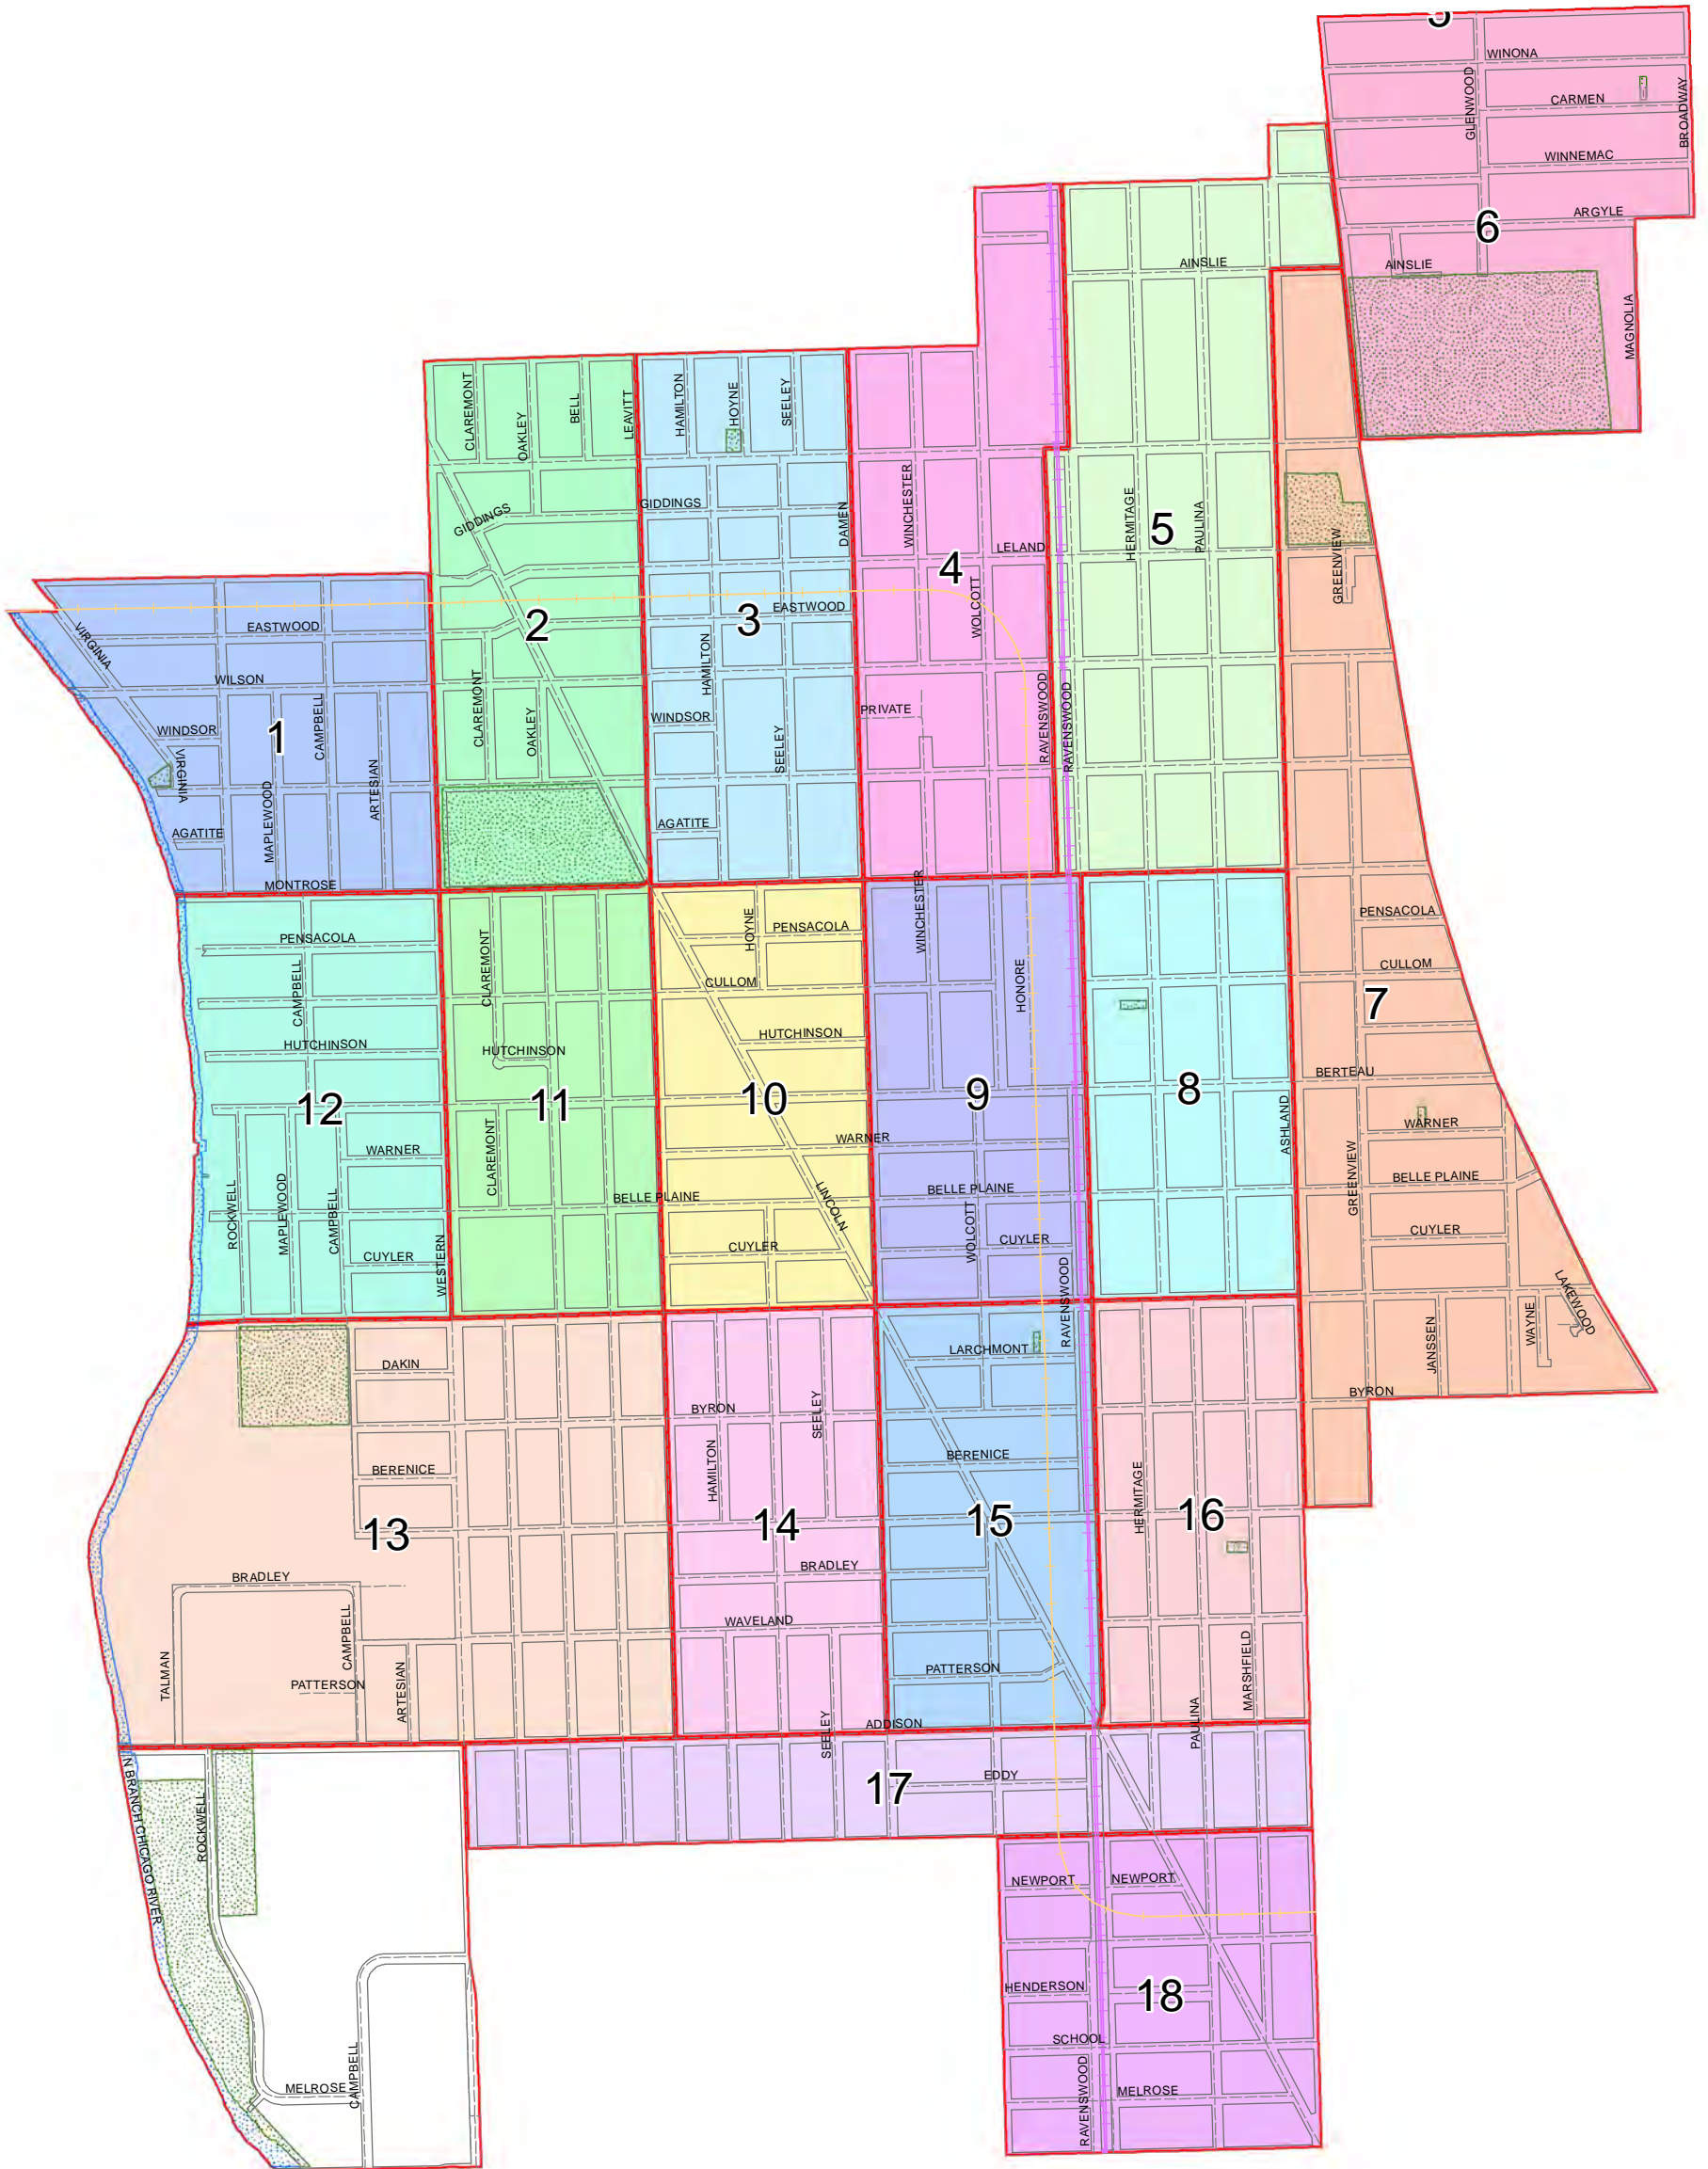

## 2018 Street Sweeping Schedule

See dates on pages below for sweeping in each section of the map.

Boundries	Month	1st Date	2nd Date	Section
<b>2018 47th Ward</b>				
<b>EAST / WEST BOUNDARIES</b>	APRIL	12	13	01
Chicago River	MAY			01
Western 2400 West	JUNE	4	5	01
<b>NORTH / SOUTH BOUNDARIES</b>	JULY	25	26	01
Leland 4700 North	AUGUST			01
Montrose 4400 North	SEPTEMBER	14	17	01
	OCTOBER			01
	NOVEMBER	7	8	01
<b>EAST / WEST BOUNDARIES</b>	APRIL	16	17	02
Western 2400 West	MAY			02
Leavitt 2200 West	JUNE	6	7	02
<b>NORTH / SOUTH BOUNDARIES</b>	JULY	27	30	02
Ainslie 4900 North	AUGUST			02
Montrose 4400 North	SEPTEMBER	18	19	02
	OCTOBER			02
	NOVEMBER	9	12	02
<b>EAST / WEST BOUNDARIES</b>	APRIL	18	19	03
Leavitt 2200 West	MAY			03
Damen 2000 West	JUNE	8	11	03
<b>NORTH / SOUTH BOUNDARIES</b>	JULY	31		03
Ainslie 4900 North	AUGUST		1	03
Montrose 4400 North	SEPTEMBER	20	21	03
	OCTOBER			03
	NOVEMBER	13	14	03
<b>EAST / WEST BOUNDARIES</b>	APRIL	20	21	04
Damen 2000 West	MAY			04
Ravenswood 1800 West	JUNE	12	13	04
<b>NORTH / SOUTH BOUNDARIES</b>	JULY			04
Winnemac 5032 North	AUGUST	2	3	04
Montrose 4400 North	SEPTEMBER	24	25	04
	OCTOBER			04
	NOVEMBER	15	16	04
<b>EAST / WEST BOUNDARIES</b>	APRIL	24	25	05
Ashland 1600 West	MAY			05
Ravenswood 1800 West	JUNE	14	15	05
<b>NORTH / SOUTH BOUNDARIES</b>	JULY			05
Montrose 4400 North	AUGUST	6	7	05
Winnemac 5032 North	SEPTEMBER	26	27	05
	OCTOBER			05
	NOVEMBER			05
<b>EAST / WEST BOUNDARIES</b>	APRIL	26	27	06
Clark 1500 West	MAY			06
Broadway 1200 West	JUNE	18	19	06
<b>NORTH / SOUTH BOUNDARIES</b>	JULY			06
Foster 5200 North	AUGUST	8	9	06
Lawrence 4800 North	SEPTEMBER	28		06
	OCTOBER		2	06
				06
<b>2018 47th Ward</b>				