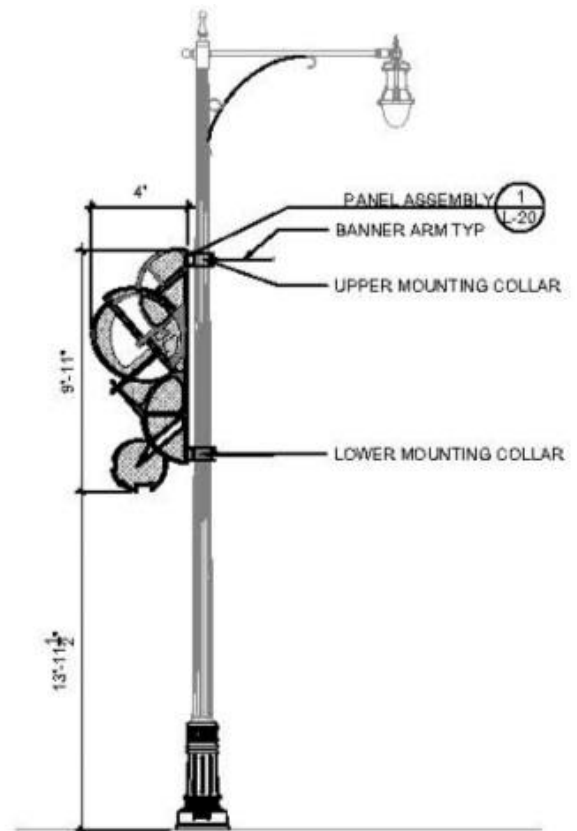

1 LIGHTPOLE GATEWAY 1 (QTY: 5)
SCALE=1/8"=1'-0"

2 LIGHTPOLE GATEWAY 2 (QTY: 4)
SCALE=1/8"=1'-0"

3 LIGHTPOLE GATEWAY 3 (QTY: 5)
SCALE=1/8"=1'-0"

4 LIGHTPOLE GATEWAY 4 (QTY: 4)
SCALE=1/8"=1'-0"