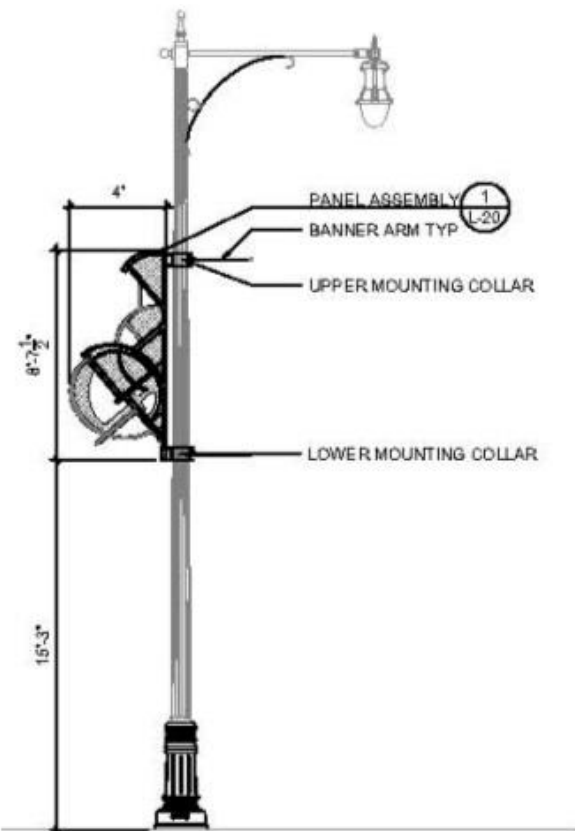

1 LIGHTPOLE GATEWAY 1 (QTY: 5)
SCALE=1/8"=1'-0"

2 LIGHTPOLE GATEWAY 2 (QTY: 4)
SCALE=1/8"=1'-0"

3 LIGHTPOLE GATEWAY 3 (QTY: 5)
SCALE=1/8"=1'-0"

4 LIGHTPOLE GATEWAY 4 (QTY: 4)
SCALE=1/8"=1'-0"