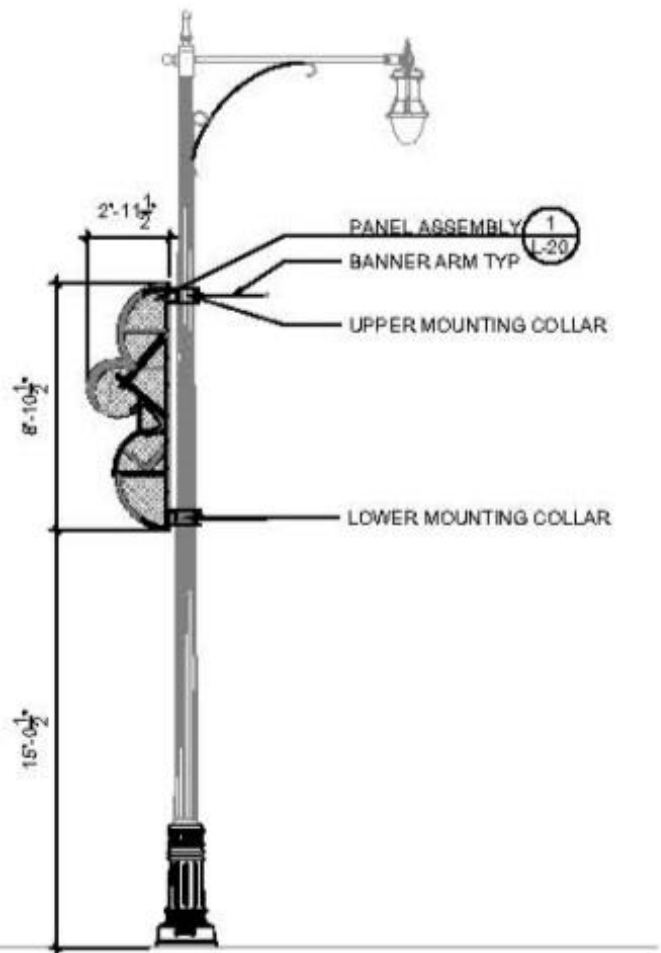

1 LIGHTPOLE GATEWAY 1 (QTY: 5)
SCALE=1/8"=1'-0"

2 LIGHTPOLE GATEWAY 2 (QTY: 4)
SCALE=1/8"=1'-0"

3 LIGHTPOLE GATEWAY 3 (QTY: 5)
SCALE=1/8"=1'-0"

4 LIGHTPOLE GATEWAY 4 (QTY: 4)
SCALE=1/8"=1'-0"